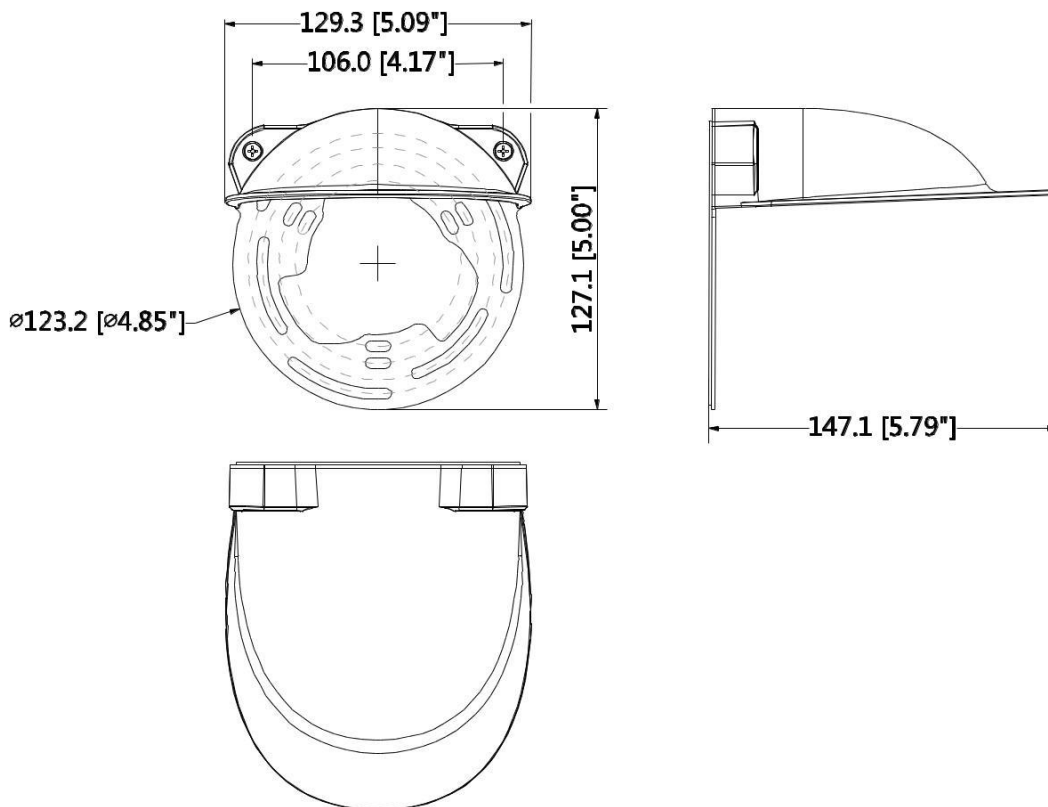

PFA200W

Rain Shade of Dome Camera

Features

- Material: Aluminum & SGCC
- Rain shade of dome camera or with junction box
- Neat & Integrated design

Technical Specifications

Model	PFA200W
General	
Material	Aluminum & SGCC
Dimension (W x H x D)	129.3mmx127mmx147mm(5.09"x5"x5.79")
Weight	0.25kg(0.55lb)
Load Bearing	N/A
Color	White
Operating Temperature	-40°C ~60°C(-40°F~140°F)
Humidity	0~90% RH
Applicable Model	Please see "Accessory Selection"

Dimensions (mm/inch)

Application

Package Information

- Rain shade *1
- Mounting plate *1
- M4X10 screw *2