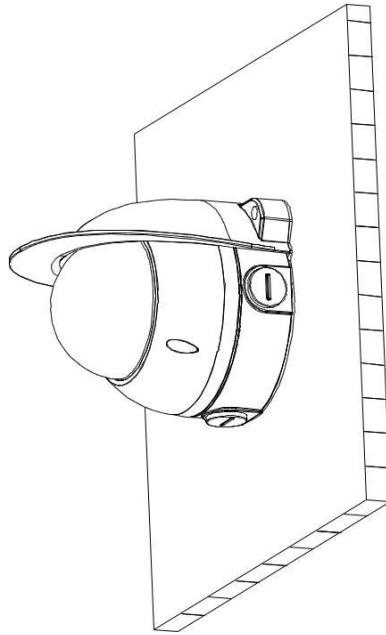

PFA200W

Rain Shade of Dome Camera

Features

- Material: Aluminum & SGCC
- Rain shade of dome camera or with junction box
- Neat & Integrated design

Technical Specifications

Model	PFA200W
General	
Material	Aluminum & SGCC
Dimension (W x H x D)	129.3mmx127mmx147mm(5.09"x5"x5.79")
Weight	0.25kg(0.55lb)
Load Bearing	N/A
Color	White
Operating Temperature	-40°C ~60°C(-40°F~140°F)
Humidity	0~90% RH
Applicable Model	Please see "Accessory Selection"

Dimensions (mm/inch)

Application

Package Information

- Rain shade *1
- Mounting plate *1
- M4X10 screw *2